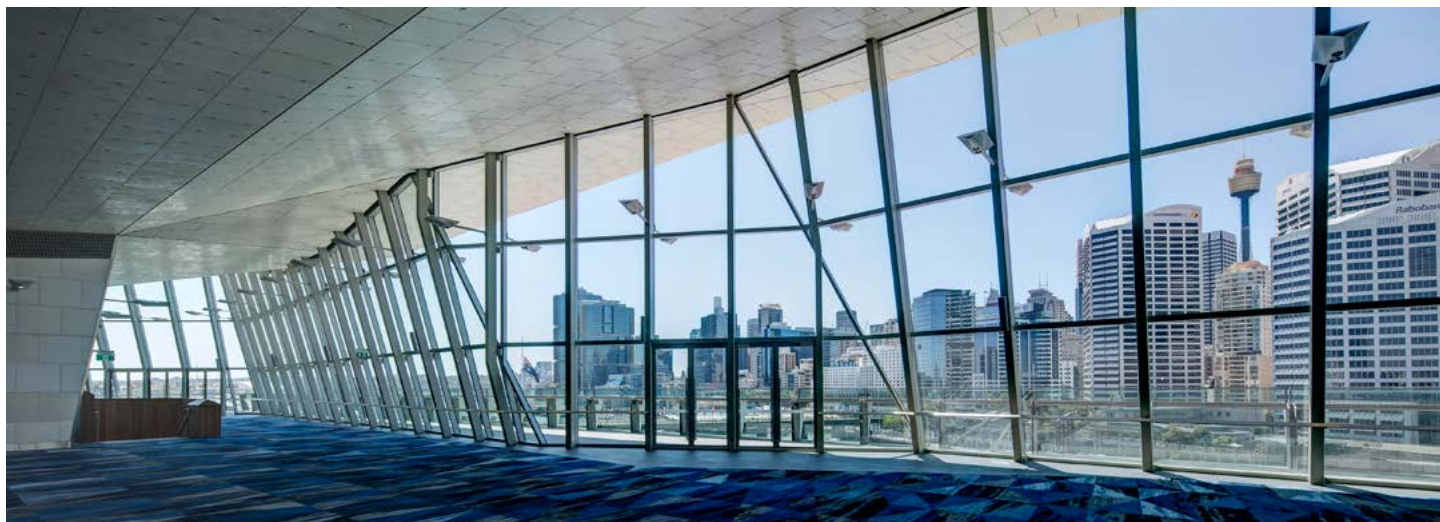

THE HEART OF SYDNEY

ICC Sydney is at the heart of its very own harbour waterfront precinct, set amongst green spaces, restaurants, retail and a vibrant public domain on Darling Harbour, yet only a moments walk to Australia's largest city centre and surrounding knowledge, creative and cultural quarters.

At the centre of the city's intellectual precincts, ICC Sydney opens with the city centre to its east, financial district to its north, educational precincts and the city's most prolific startup hub to its south as well as key media and cultural facilities to its west.

ICC Sydney is a AU$1.5 billion development delivered by the New South Wales Government and Darling Harbour Live, which is part of a larger AU$3.4 billion, 20-hectare transformation of Darling Harbour. In fact, much of Sydney's western harbour foreshore is undergoing an unprecedented revitalisation and ICC Sydney is smartly positioned within its epicentre.