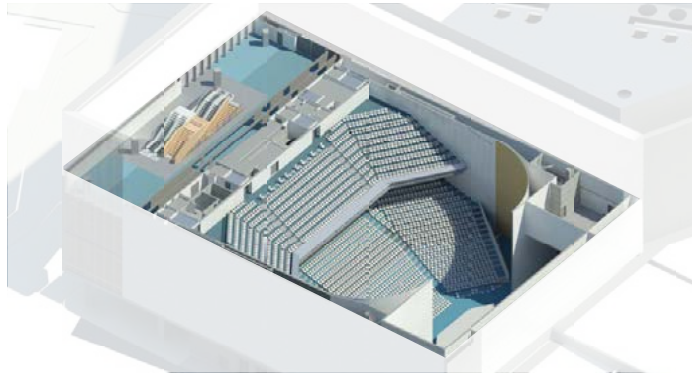

ICC SYDNEY THEATRE

9,000 CAPACITY/8,000 SEATS

The main stage within the entertainment hub is ICC Sydney's innovative, tiered and fan-shaped theatre designed to enrich the live experience. With a reserved seated capacity for 8,000 guests or 9,000 guests at capacity with 2,000 in general admission (GA) standing floor mode, the theatre brings audiences closer to performers by providing unobstructed, 100% forward facing views of the stage from any of the venue's luxurious seats.

ICC Sydney Theatre has been specially designed to host the world's greatest performers and entertainment spectacles with state-of-the-art technical facilities, load in access, generous roof load capacity and in-house production equipment.

Featuring a striking contemporary design, guests will experience a world class welcome from the moment they enter the main theatre through a 180sqm digital screen. Guests will then continue to be swept off their feet with the spectacular city and waterfront views that await them from within the three foyers.