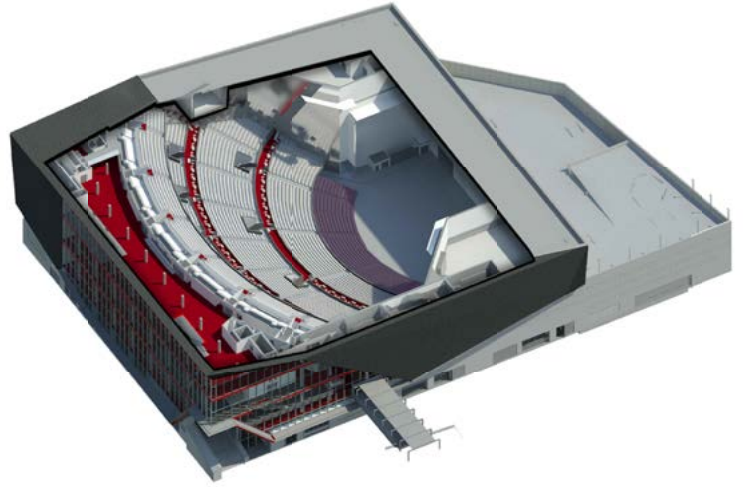

Across its three interconnected buildings, ICC Sydney features 70 rooms for hire and will benefit from a reinvigorated public realm featuring an easy to traverse Tumbalong Park that is being reconfigured to hold public events of up to 11,000 people.

THREE NEW ENTERTAINMENT VENUES

ICC Sydney Theatre	8,000 seats tiered 9,000 with GA standing floor
Darling Harbour Theatre	2,500 seats tiered
Pymont Theatre	1,000 seats tiered

ICC SYDNEY THEATRE

9,000 CAPACITY/8,000 SEATS

The main stage within the entertainment hub is ICC Sydney's innovative, tiered and fan-shaped theatre designed to enrich the live experience. With a reserved seated capacity for 8,000 guests or 9,000 guests at capacity with 2,000 in general admission (GA) standing floor mode, the theatre brings audiences closer to performers by providing unobstructed, 100% forward facing views of the stage from any of the venue's luxurious seats.

DARLING HARBOUR THEATRE

2,500 SEATS

Set within the convention centre on Sydney's sparkling Cockle Bay, the Darling Harbour Theatre is a spectacular entertainment space where the furthest seat is only 32m from the stage. Featuring two levels of tiered seating, the modern venue features its own catering facilities, access via three foyers and is equipped with in-house production equipment.